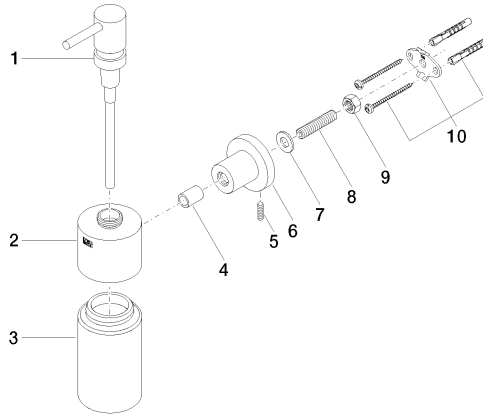

83 435 892

- bottle made of crystal glass, matt
- width 60mm
- height 200 mm
- rosette Ø 55 mm
- 250 ml bottle
- 144mm projection

	Brushed Chrome	83 435 892-93
	Chrome	83 435 892-00
	Brushed Platinum	83 435 892-06
	Platinum	83 435 892-08
	Dark Chrome	83 435 892-19
	Brushed Durabronze (23kt Gold)	83 435 892-28
	Matte Black	83 435 892-33
	Brushed Champagne (22kt Gold)	83 435 892-46
	Champagne (22kt Gold)	83 435 892-47
	Brushed Dark Platinum	83 435 892-99

83 435 892

mm [inches]

83 435 892

Parts for other finishes can be found here: [Chrome](#)

Spare parts list

No.	Item Number	Name	Quantity used	Delivery time
1	90 10 10 535 00-93	dispenser	1	20
2	90 10 10 529 00-93	base	1	20
3	90 90 04 001 00 82	glass	1	2
4	08 17 20 624-93	holder	1	20
5	04 31 11 113 00 90	pin	1	2
6	08 17 89 505-93	holder	1	20
7	09 30 11 046 90	disc	1	2
8	08 18 50 586 90	screw	1	2
9	09 23 10 026 90	nut	1	2
10	05 17 20 739 00 90	fixing set	1	2